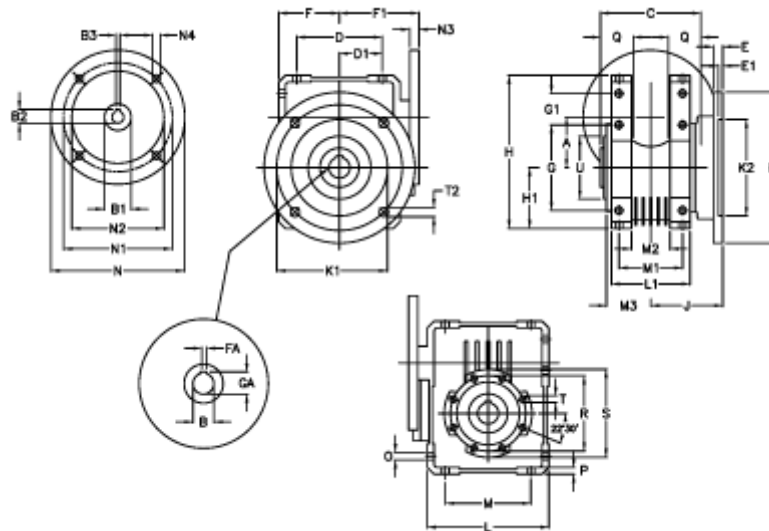

Article number: 392206304553016

Description: Worm Gear with Torque Limiter
W63 L1-UFC-45-P80B5

Measures

A = 62.17	E = 11	H = 182.5	M = 102	N4 = 11,5	U = 75
B = 25	E1 = 5	H1 = 72.5	M1 = 76	O = 9.0	
B1 E7 = 19	F = 73	J = 86.0	M2 = 46	P = 8	
B2 = 21.8	F1 = 102	K = 180	M3 = 53.0	Q = 35	
B3 H9 = 6	FA = 8	K1 = 150	N = 200	R = 90	
C = 120	G = 102	K2 = 115	N1 = 165	S = 105	
D = 102.0	G1 = 37.5	L = 145	N2 = 130	T = M8x14	
D1 = 51.0	GA = 28.3	L1 = 94	N3 = 12.0	T2 = 11.0	